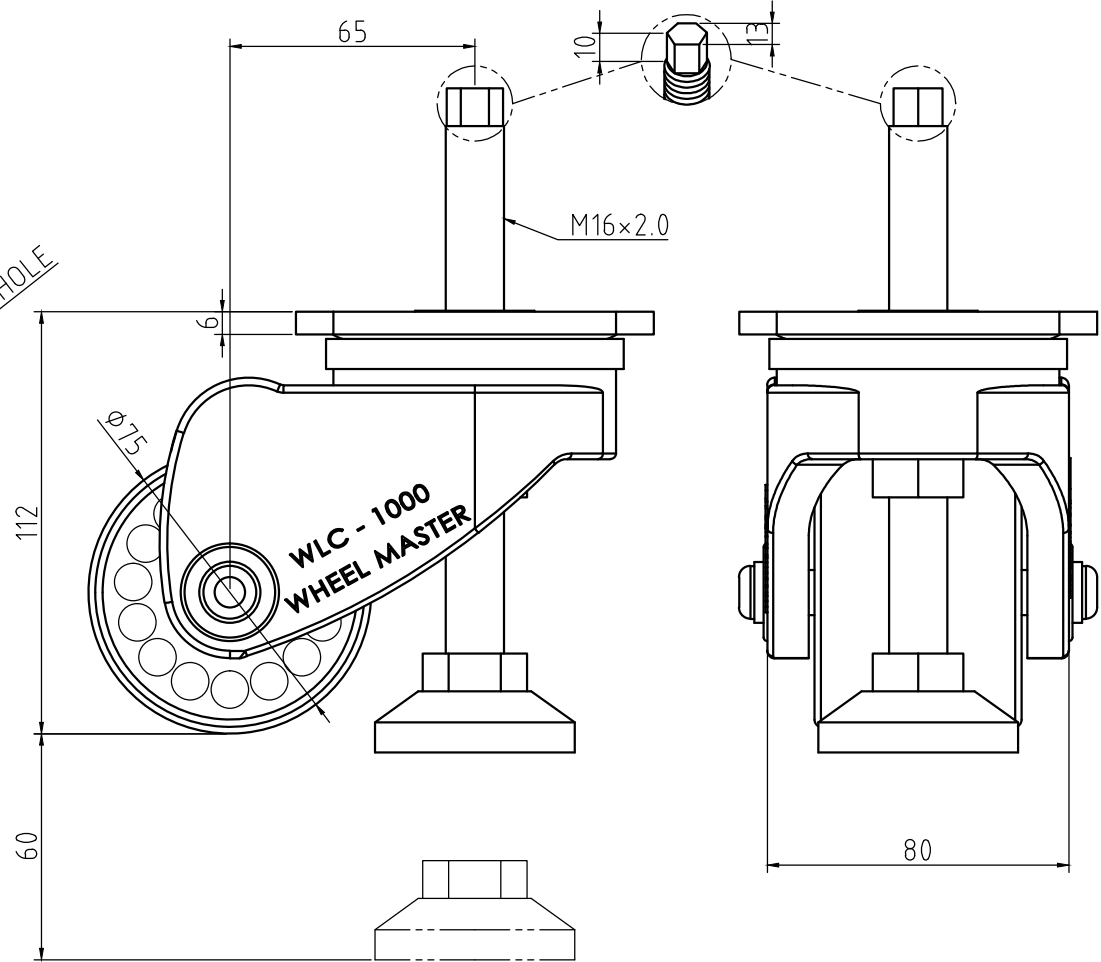

4-Ø9.5HOLE

SCALE	1 / 1
ANGLE	

WOO - IL INDUSTRY

WLC-1000FP