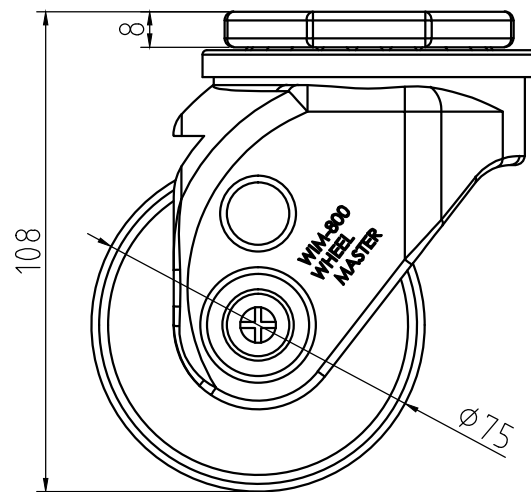

M12 TAP DP15
M16 BY ORDER

SCALE	1 / 1
ANGLE	

 WOO - IL INDUSTRY

WIM(T)-800S