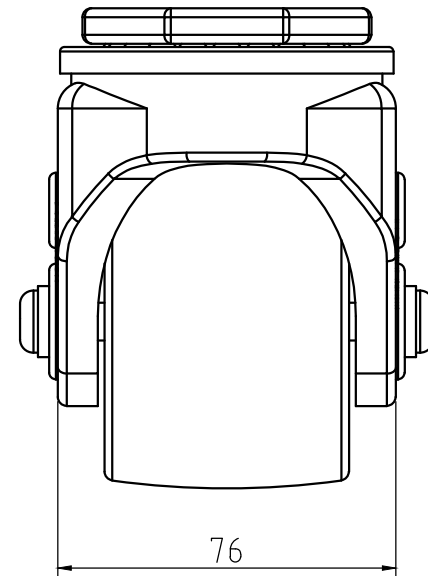

M12 TAP DP15
M16 BY ORDER

SCALE	1 / 1
ANGLE	

 WOO - IL INDUSTRY

WIM(T)-800S